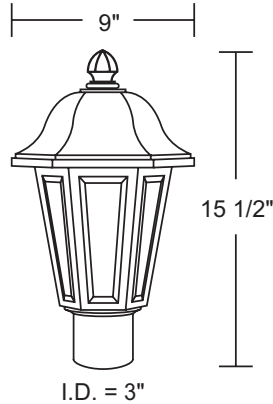

**OUTDOOR POST FIXTURE 230T** **OUTDOOR DECORATIVE MARLEX®**

Wave Lighting's 230T adds a welcoming look to any outdoor space. Wave Lighting's 230T fits on a 3" diameter pole (sold separately) mounting hardware is included.

GUIDE CODE: 230TC-BK

CALL FOR PHOTOMETRIC INFORMATION

ITEM #	LENS	LIGHT SOURCE	CCT	COLOR
230T	ACRYLIC C-Clear Beveled	<b>E26 MEDIUM BASE</b>	C-4K W-3K	BK-Black WH-White
		(1) 60W MAX Medium Base <b>LE26-9.5W 800lm (E26 LED Lamp) †</b>		
		<b>120V LIGHTWAVE LED</b>		
		<b>LR12-13W 1000lm 80CRI</b> <b>LT12-12W 1040lm 90CRI</b>		