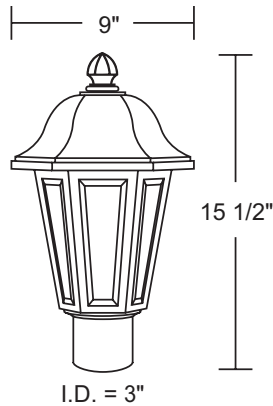

OUTDOOR POST FIXTURE - 230T

Wave Lighting's 230T adds a welcoming look to any outdoor space. This fixture is available in incandescent and LED and is easily relamped via snap-lock hinged canopy. Wave Lighting's 230T fits on a 3" diameter pole (not included) only mounting hardware is included.