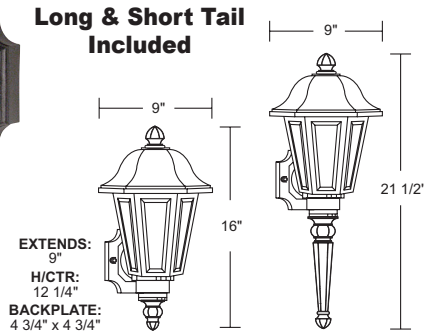

OUTDOOR WALL FIXTURE - 230S

Wave Lighting's 230S adds a welcoming look to any outdoor space. This fixture is available in incandescent and LED and is easily relamped via snap-lock hinged canopy. Long and short tail included. Wave Lighting's 230S is designed for wall applications and mounting hardware is included. Options include photocell.