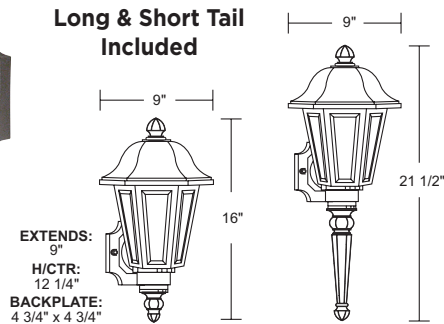

OUTDOOR WALL FIXTURE 230S

OUTDOOR DECORATIVE MARLEX®

Wave Lighting's 230S adds a welcoming look to any outdoor space. Long and short tail included. Wave Lighting's 230S is designed for wall applications and mounting hardware is included. Options include photocell.