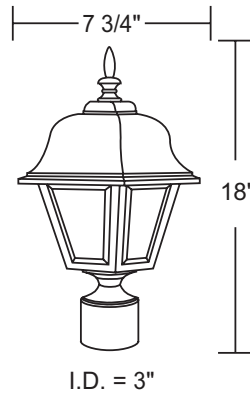

OUTDOOR POST FIXTURE - 260T

Wave Lighting's 260T adds a welcoming look to any outdoor space. This fixture is available in incandescent and LED and is easily relamped via snap-lock hinged canopy. Wave Lighting's 260T fits on a 3" diameter pole (not included) only mounting hardware is included.