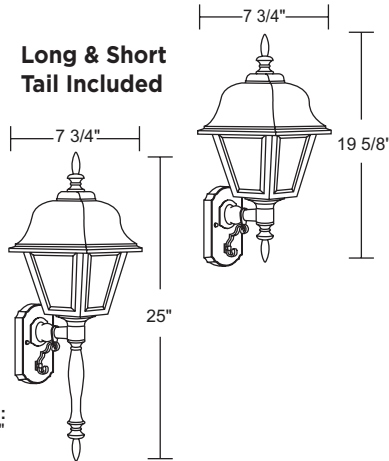

OUTDOOR WALL FIXTURE 260S

OUTDOOR DECORATIVE MARLEX®

Wave Lighting's 260S adds a welcoming look to any outdoor space. Long and short tail included. Wave Lighting's 260S is designed for wall applications and mounting hardware is included. Options include photocell.

EXTENDS:
9"
H/CTR:
15 5/8"
BACKPLATE:
4 3/4" x 7 3/4"

LED SOURCE OPTIONS

LIGHTWAVE LED - LR/LT

- 120V, 50/60 Hz
- AC Driver-On-Board Array
- Estimated 50,000 Hrs L₇₀
- Low Flicker (LT models)
- Surge Supression
- Dimmable (see compatible dimmer list)
- High Efficacy LED Light Source
- 3000K or 4000K CCT 80 or 90CRI
- 5 Year Warranty
- Energy Star

WH WHITE

GUIDE CODE: 260SC-WH

CALL FOR PHOTOMETRIC INFORMATION

ITEM #	LENS	LIGHT SOURCE	CCT	COLOR
260S	ACRYLIC C-Clear Beveled L-Opal Beveled	E26 MEDIUM BASE	C-4K W-3K	BK-Black WH-White
		(1) 60W MAX Medium Base LE26-9.5W 800lm (E26 LED Lamp) + *		
		120V LIGHTWAVE LED		
		LR12-13W 1000lm 80CRI * LT12-12W 1040lm 90CRI		