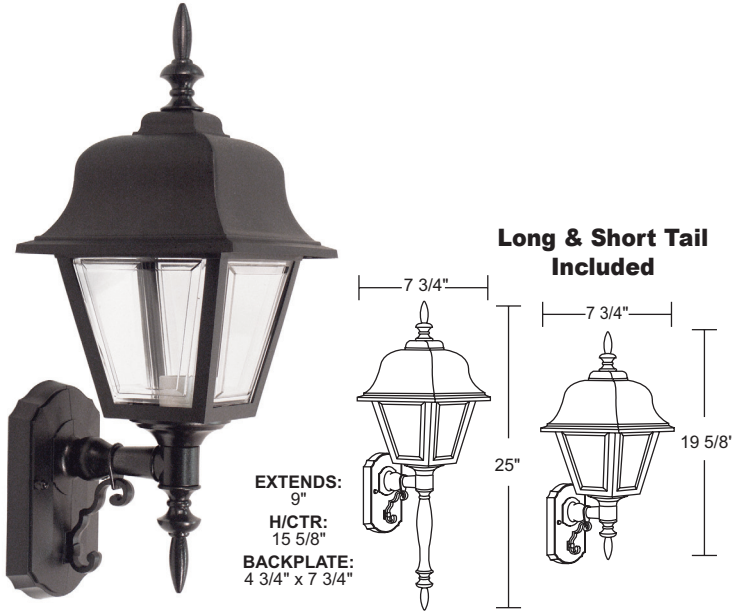

OUTDOOR WALL FIXTURE - 260S

Wave Lighting's 260S adds a welcoming look to any outdoor space. This fixture is available in incandescent and LED and is easily relamped via snap-lock hinged canopy. Long and short tail included. Wave Lighting's 260S is designed for wall applications and mounting hardware is included. Options include photocell.

E26 REPLACEABLE LED

- 120V, 50/60Hz
- "Screw-In" Medium Base A19/E26 LED Lamp
- Estimated 15,000 Hrs L₇₀
- Dimmable
- 3000K CCT 90CRI or 4000K** CCT 80CRI
- 3 Year Warranty
- UL Listed, Energy Star Certified & T24 Compliant (3K only)