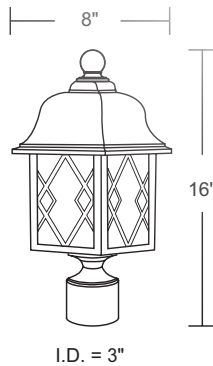

OUTDOOR POST FIXTURE 240T

OUTDOOR DECORATIVE MARLEX®

Wave Lighting's 240T adds a welcoming look to any outdoor space. Wave Lighting's 240T fits on a 3" diameter pole (sold separately) mounting hardware is included.