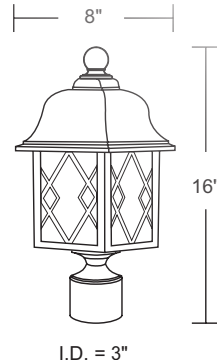

OUTDOOR POST FIXTURE - 240T

Wave Lighting's 240T adds a welcoming look to any outdoor space. This fixture is available in incandescent and LED and is easily relamped via snap-lock hinged canopy. Wave Lighting's 240T fits on a 3" diameter pole (not included) only mounting hardware is included.