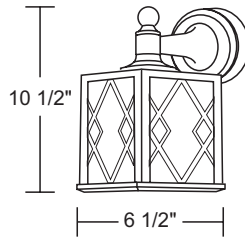

OUTDOOR WALL FIXTURE - 240V

EXTENDS:
8 1/2"
H/CTR:
2 3/4"
BACKPLATE:
5 1/2" RD.

Wave Lighting's 240V adds a welcoming look to any outdoor space. This fixture is available in incandescent and LED and is easily relamped via open bottom. Wave Lighting's 240V is designed for wall applications and mounting hardware is included. Options include photocell.