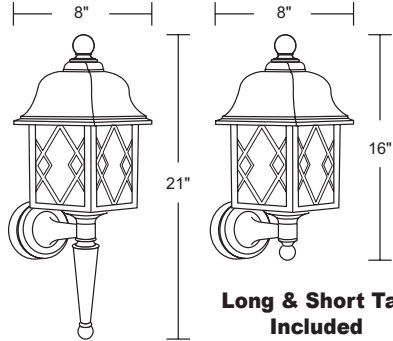

## OUTDOOR WALL FIXTURE - 240S

EXTENDS:  
8 1/2"  
H/CTR:  
13 1/4"  
BACKPLATE:  
5 1/2" RD.

Long & Short Tail  
Included

Wave Lighting's 240S adds a welcoming look to any outdoor space. This fixture is available in incandescent and LED and is easily relamped via snap-lock hinged canopy. Long and Short tail included. Wave Lighting's 240S is designed for wall applications and mounting hardware is included. Options include photocell.