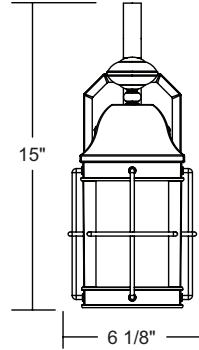

# OUTDOOR WALL FIXTURE - 241VC

**EXTENDS:**  
6 3/4"  
**H/CTR:**  
6 1/2"  
**BACKPLATE:**  
5 1/2" x 4 7/8"

Wave Lighting's 241VC adds a contemporary look to any outdoor space. This fixture is available in incandescent and LED and is easily relamped via open bottom. Wave Lighting's 241VC is designed for wall applications and mounting hardware is included. Options include photocell.