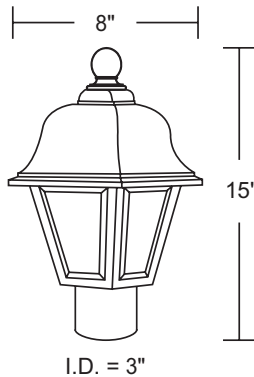

## OUTDOOR POST FIXTURE - 220T

Wave Lighting's 220T adds a welcoming look to any outdoor space. This fixture is available in incandescent and LED and is easily relamped via snap-lock hinged canopy. Wave Lighting's 220T fits on a 3" diameter pole (not included) only mounting hardware is included.