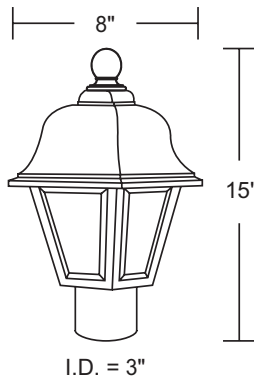

OUTDOOR POST FIXTURE 220T **OUTDOOR DECORATIVE MARLEX®**

Wave Lighting's 220T adds a welcoming look to any outdoor space. Wave Lighting's 220T fits on a 3" diameter pole (sold separately) mounting hardware is included.