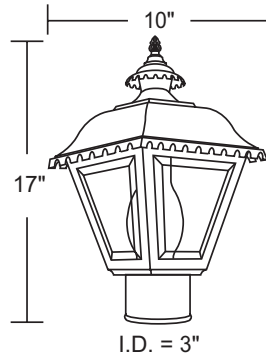

# OUTDOOR POST FIXTURE - 270T

Wave Lighting's 270T adds a welcoming look to any outdoor space. This fixture is available in incandescent and LED and is easily relamped via snap-lock hinged canopy. Wave Lighting's 270T fits on a 3" diameter pole (not included) only mounting hardware is included.