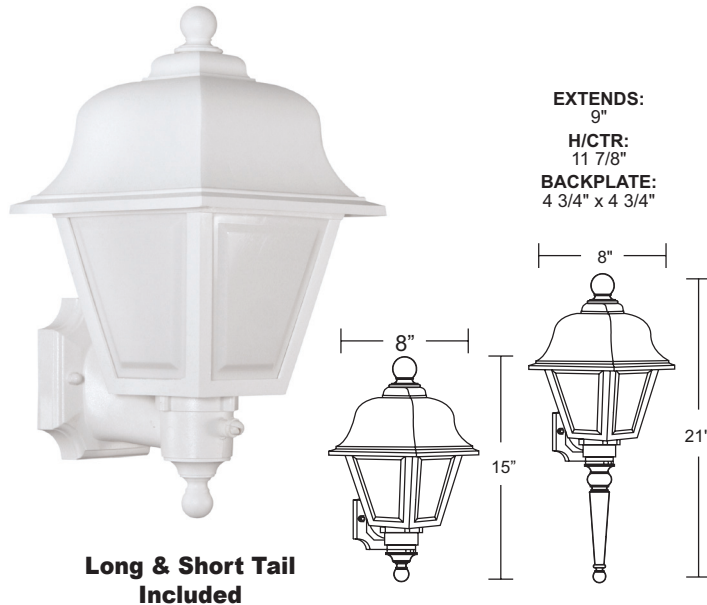

OUTDOOR WALL FIXTURE - 220S

Wave Lighting's 220S adds a welcoming look to any outdoor space. This fixture is available in incandescent and LED and is easily relamped by snap-lock hinged canopy. Short and long tail included. Wave Lighting's 220S is designed for wall applications and mounting hardware is included. Options include photocell.