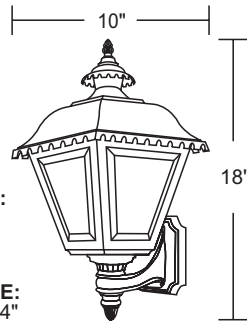

OUTDOOR WALL FIXTURE 270S

OUTDOOR DECORATIVE MARLEX®

EXTENDS:
10 1/4"
H/CTR:
15"
BACKPLATE:
4 7/8" x 5 3/4"

Wave Lighting's 270S adds a welcoming look to any outdoor space. Wave Lighting's 270S is designed for wall applications and mounting hardware is included.