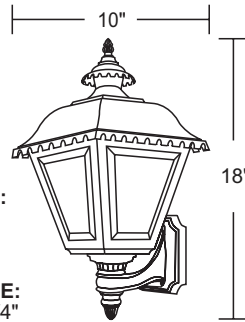

## OUTDOOR WALL FIXTURE - 270S

EXTENDS:  
10 1/4"  
H/CTR:  
15"  
BACKPLATE:  
4 7/8" x 5 3/4"

Wave Lighting's 270S adds a welcoming look to any outdoor space. This fixture is available in incandescent and LED and is easily relamped via snap-lock hinged canopy. Wave Lighting's 270S is designed for wall applications and mounting hardware is included.