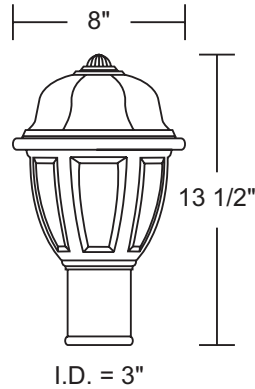

OUTDOOR POST FIXTURE - 204T

Wave Lighting's 204T adds a welcoming look to any outdoor space. This fixture is available in incandescent and LED and is easily relamped via snap-lock hinged canopy. Wave Lighting's 204T fits on a 3" diameter pole (not included) only mounting hardware is included.