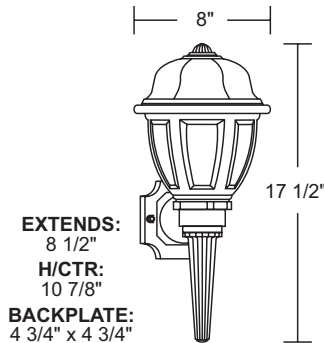

OUTDOOR WALL FIXTURE 204S

OUTDOOR DECORATIVE MARLEX®

Wave Lighting's 204S adds a welcoming look to any outdoor space. Wave Lighting's 204S is designed for wall applications and mounting hardware is included. Options include photocell.

LED SOURCE OPTIONS

LIGHTWAVE LED - LR/LT

- 120V, 50/60 Hz
- AC Driver-On-Board Array
- Estimated 50,000 Hrs L₇₀
- Low Flicker (LT models)
- Surge Supression
- Dimmable (see compatible dimmer list)
- High Efficacy LED Light Source
- 3000K or 4000K CCT 80 or 90CRI
- 5 Year Warranty
- Energy Star

E26 MEDIUM BASE - LE26

- 120V, 50/60Hz
- "Screw-In" Medium Base A19/E26 LED Lamp
- Estimated 15,000 Hrs L₇₀
- Low Flicker (3K models)
- Dimmable (see compatible dimmer list)
- 3000K CCT 90CRI or 4000K CCT 80CRI
- 3 Year Warranty
- Energy Star

SPECIFICATIONS

- Black or White
- Mounting Hardware Included
- Clear or Opal Acrylic Diffuser
- Wall Mount Only
- Minimum Starting Temp -20°F
- UL Listed for Wet Locations
- Composite Construction

BK BLACK

WH WHITE

GUIDE CODE: 204SC-WH-PC

CALL FOR PHOTOMETRIC INFORMATION

ITEM #	DIFFUSER	LIGHT SOURCE	CCT	COLOR	OPTIONS
204S	ACRYLIC C-Clear Beveled L-Opal Beveled	E26 MEDIUM BASE	C-4K W-3K	BK-Black WH-White	PC-Photocell
		(1) 60W MAX Medium Base LE26-9.5W 800lm (E26 LED Lamp) † ★			
		120V LIGHTWAVE LED			
		LR12-13W 1000lm 80CRI ★ LT12-12W 1040lm 90CRI			

† Lamp included. ★ Energy Star qualified product.