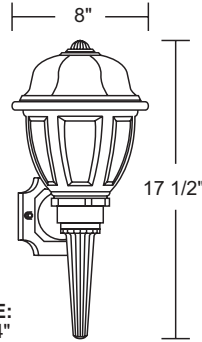

# OUTDOOR WALL FIXTURE - 204S

**EXTENDS:**  
8 1/2"  
**H/CTR:**  
10 7/8"  
**BACKPLATE:**  
4 3/4" x 4 3/4"

Wave Lighting's 204S adds a welcoming look to any outdoor space. This fixture is available in incandescent and LED and is easily relamped via snap-lock hinged canopy. Wave Lighting's 204S is designed for wall applications and mounting hardware is included. Options include photocell.