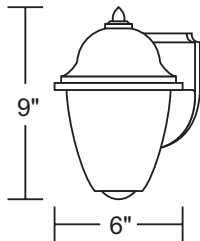

OUTDOOR WALL FIXTURE 785

OUTDOOR DECORATIVE MARLEX®

EXTENDS:
7"

H/CTR:
4 1/4"

BACKPLATE:
5 1/4" x 4 1/4"

Wave Lighting's 785 adds a contemporary look to any outdoor space. Wave Lighting's 785 is designed for wall applications and mounting hardware is included. Options include photocell.