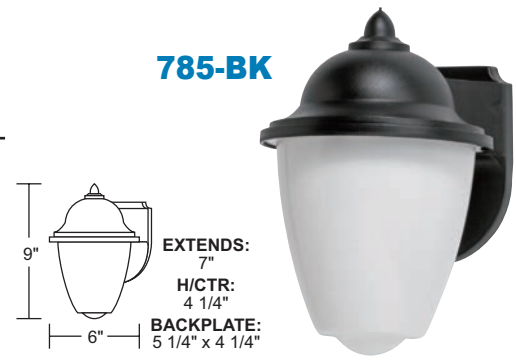

GUIDE: 785-LR12C-BK-PC

ITEM #	DIFFUSER	LIGHT SOURCE	COLOR	OPTION	
785	ACRYLIC Opal	INCANDESCENT (1) 60W MAX Medium Base	BK-Black WH-White	PC-Photocell	
		LED LIGHT SOURCE			
		120V LIGHTWAVE LED LR12-13W 1000lm	CCT C-4K		
		E26 MEDIUM BASE LED LE26-A19 800lm	W-3K		
		120-277V MULTI-VOLT LED L11-11W 912lm	CCT 4K		

Title 24 & GU24 Available
(call for details)

785-BK

204SC-WH

GUIDE: 204SC-WH-PC

ITEM #	LENS	LIGHT SOURCE	COLOR	OPTION
204S	ACRYLIC	INCANDESCENT (1) 60W MAX Medium Base	BK-Black WH-White	PC-Photocell
204V	C-Clear Beveled L-Opal Beveled			
LED LIGHT SOURCE				
	120V LIGHTWAVE LED LR12-13W 1000lm	CCT C-4K		
	E26 MEDIUM BASE LED LE26-A19 800lm	W-3K		

Title 24 & GU24 Available
(call for details)

204VC-BK

GUIDE: 204TC-LR12C-WH

ITEM #	LENS	LIGHT SOURCE	COLOR
204T	ACRYLIC C-Clear Beveled L-Opal Beveled	INCANDESCENT (1) 60W MAX Medium Base	BK-Black WH-White
		LED LIGHT SOURCE	
		120V LIGHTWAVE LED LR12-13W 1000lm	CCT C-4K
		E26 MEDIUM BASE LED LE26-A19 800lm	W-3K