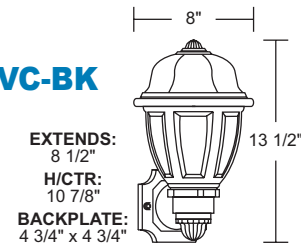

GUIDE: 785-LR12C-BK-PC

ITEM #	DIFFUSER	LIGHT SOURCE	COLOR	OPTION	
785	ACRYLIC Opal	INCANDESCENT (1) 60W MAX Medium Base	BK-Black WH-White	PC-Photocell	
		LED LIGHT SOURCE			
		120V LIGHTWAVE LED LR12-13W 1000lm	CCT C-4K		
		E26 MEDIUM BASE LED LE26-A19 800lm	W-3K		
		120-277V MULTI-VOLT LED L11-11W 912lm	CCT 4K		

Title 24 & GU24 Available
(call for details)

785-BK

204SC-WH

GUIDE: 204SC-WH-PC

ITEM #	LENS	LIGHT SOURCE	COLOR	OPTION
204S	ACRYLIC	INCANDESCENT (1) 60W MAX Medium Base	BK-Black WH-White	PC-Photocell
204V	C-Clear Beveled L-Opal Beveled			
LED LIGHT SOURCE				
	120V LIGHTWAVE LED LR12-13W 1000lm	CCT C-4K		
	E26 MEDIUM BASE LED LE26-A19 800lm	W-3K		

Title 24 & GU24 Available
(call for details)

204VC-BK

GUIDE: 204TC-LR12C-WH

ITEM #	LENS	LIGHT SOURCE	COLOR
204T	ACRYLIC C-Clear Beveled L-Opal Beveled	INCANDESCENT (1) 60W MAX Medium Base	BK-Black WH-White
		LED LIGHT SOURCE	
		120V LIGHTWAVE LED LR12-13W 1000lm	CCT C-4K
		E26 MEDIUM BASE LED LE26-A19 800lm	W-3K