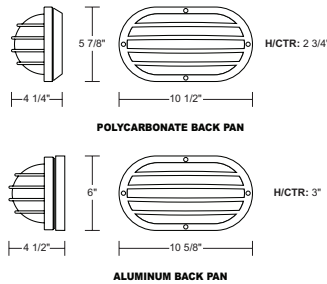

## OUTDOOR WALL FIXTURE - S76WF

Wave Lighting's S76WF adds a contemporary look to any outdoor space. This fixture is available in incandescent and LED and is easily relamped by removing 4 screws (included) from base. Wave Lighting's S76WF is designed for wall or ceiling applications and mounting hardware is included. Options include photocell.