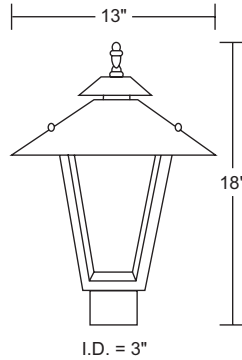

OUTDOOR POST FIXTURE - 113/114

Glass Chimney Included

Wave Lighting's 113/114 adds a welcoming look to any outdoor space. This fixture is available in incandescent and LED and is easily relamped via 4 thumb screws in canopy. Wave Lighting's 113/114 fits on a 3" diameter pole (not included) only mounting hardware is included.