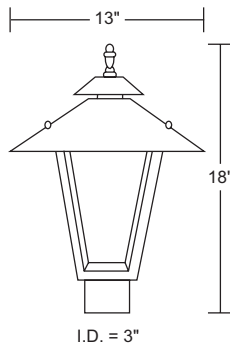

OUTDOOR POST FIXTURE 113/114

OUTDOOR DECORATIVE MARLEX®

Beveled Lens

Diamond Lens

Glass Chimney Included

Wave Lighting's 113/114 adds a welcoming look to any outdoor space. Wave Lighting's 113/114 fits on a 3" diameter pole (sold separately) mounting hardware is included.