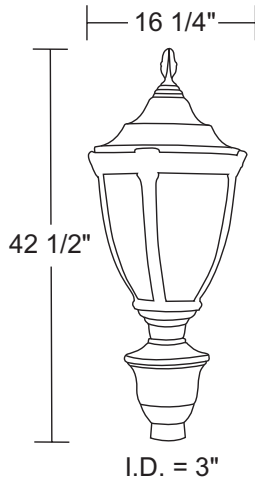

POST TOP FIXTURE C37T

COMMERCIAL LIGHTING

Wave Lighting's commercial product line provides safety and security for all types of applications including parks, pedestrian walkways, and parking areas. Our Post top fixtures fit on any standard 3" diameter commercial pole (sold separately) with 3 set screws and allen wrench (provided).

E39 RETRO-FIT LED - LC

- 120-277V, 50/60Hz
- 150W Metal Halide Equivalent Lamp
- E39 Mogul Base Socket and Lamp
- Estimated 50,000 Hrs L₇₀
- Surge Supression
- Available in 4000K CCT 80CRI
- Type 3, Type 5, or Dark Sky Distribution
- 5 Year Warranty

GUIDE CODE: C37TC-L40C-BK

CALL FOR PHOTOMETRIC INFORMATION

ITEM #	LENS	LIGHT SOURCE	CCT	COLOR	OPTIONS
C37T	ACRYLIC L-Opal C-Clear	E26 MEDIUM BASE		BK-Black BZ-Bronze WH-White	MG-E39 Mogul Socket T3-Type 3 Distribution (Dedicated LED Only, T3 is Special Order, Type 5 Standard)
		(1) 200W MAX Medium Base			
		120-277V DEDICATED LED			
		L40-30W 4000lm L60-40W 6000lm L80-60W 9000lm	C-4K W-3K B-5K		
		E39 RETRO-FIT LED 120-277V			
LC5-54W 7290lm, Type 5 + LC3-40W 5600lm, Type 3 + LCD-54W 5900lm, Dark Sky +	C-4K (Standard)				