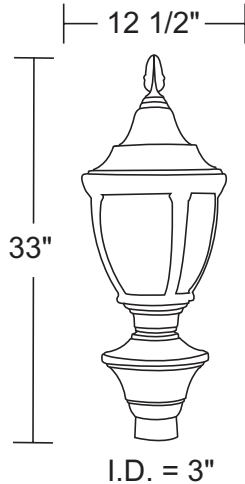

POST TOP FIXTURE C36T

COMMERCIAL LIGHTING

EPA 0.83ft²
WT 31lbs

IES FILES AVAILABLE ONLINE
AT WAVELIGHTING.COM

Wave Lighting's commercial product line provides safety and security for all types of applications including parks, pedestrian walkways, and parking areas. Our Post top fixtures fit on any standard 3" diameter commercial pole (sold separately) with 3 set screws and allen wrench (provided).

E39 RETRO-FIT LED - LC

- 120-277V, 50/60Hz
- 150W Metal Halide Equivalent Lamp
- E39 Mogul Base Socket and Lamp
- Estimated 50,000 Hrs L₇₀
- Surge Supression
- Available in 4000K CCT 80CRI
- Type 3, Type 5, or Dark Sky Distribution
- 5 Year Warranty

GUIDE CODE: C36TC-L40C-BK

CALL FOR PHOTOMETRIC INFORMATION

ITEM #	LENS	LIGHT SOURCE	CCT	COLOR	OPTIONS
C36T	ACRYLIC L-Opal C-Clear	E26 MEDIUM BASE		BK-Black BZ-Bronze WH-White	MG-E39 Mogul Socket T3-Type 3 Distribution (Dedicated LED Only, T3 is Special Order, Type 5 Standard)
		(1) 200W MAX Medium Base			
		120-277V DEDICATED LED			
		L40-30W 4000lm L60-40W 6000lm L80-60W 9000lm	C-4K W-3K B-5K		
		E39 RETRO-FIT LED 120-277V			
		LC5-54W 7290lm, Type 5 † LC3-40W 5600lm, Type 3 † LCD-54W 5900lm, Dark Sky †	C-4K		