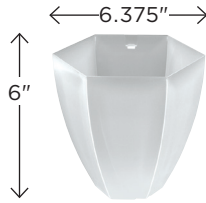

COMPANION SIZE EVERSTONE™ LANTERNS

ACRYLIC
1301724 - Clear
1301726 - Frosted (shown)