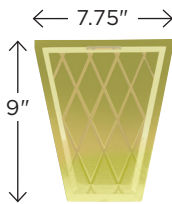

Residential Replacements

LENSES & DIFFUSERS

544XF-LENS

Frosted
Use with 544VF,
544HCF, & 544TF

544SF-LENS

Frosted
Use with 544SF

549VF-LENS

Frosted
Use with 549VF

549SF-LENS

Frosted
use with 549SF

561FMF-LENS

Frosted
Use with 561FMF

C200BC-LENS

Frosted
Use with C200BC

502XF-LENS

Frosted
Use with 502SF &
502VF

COLONIAL, SAXONY & VANGUARD WALL MOUNT

ACRYLIC
144 - Clear Bvl Dia (shown)
145 - Amber Bvl Dia
146 - Clear Bvl
147 - Frosted Bvl

COMPANION SIZE EVERSTONE™ LANTERNS

ACRYLIC
1301724 - Clear
1301726 - Frosted (shown)

WALL PACK EVERSTONE™ LANTERNS

ACRYLIC
1301727 - Clear Prismatic (shown)
1301728 - Opal

VICTORIAN LANTERN

ACRYLIC
1300371 - Opal (shown)
1300372 - Black

COLONIAL, SAXONY & VANGUARD POST TOP

ACRYLIC
148 - Clear Bvl
149 - Frosted Bvl
153 - Amber Bvl Dia (shown)
154 - Clear Bvl Dia

FULL SIZE EVERSTONE™ LANTERNS

ACRYLIC
1301733 - Clear
1301734 - Frosted (shown)

LANTERN CHIMNEY

GLASS
1300316 - Frosted 2.875" bttm. width
PLASTIC
1300316P - Plastic 2.875" bttm. width

VICTORIAN LANTERN

ACRYLIC
1300373 - Clear Lens w/Trim Ring (sold assembled)

GLOBES & ACORNS W/5 1/4" NECKLESS OPENING

CLEAR POLYCARBONATE

1256-12"
1456-14"
1656-16"
1856-18"

ACRYLIC

1066-10"
1266-12"
1466-14"
1666-16"
1866-18"

OPAL POLYCARBONATE

1255-12"
1455-14"
1655-16"
1855-18"

ACRYLIC

1065-10"
1265-12"
1465-14"
1665-16"
1865-18"

SMOKE POLYCARBONATE

1258-12"
1458-14"
1658-16"
1858-18"

ACRYLIC

1068-10"
1268-12"
1468-14"
1668-16"
1868-18"

CLEAR PRISMATIC POLYCARBONATE

1859-18"
ACRYLIC
1069-10"
1269-12"
1669-16"
1869-18"

CLEAR TEXTURED POLYCARBONATE

1756-For 2017CL
ACRYLIC
1766-For 8017CL
OPAL TEXTURED POLYETHYLENE
1776-For 9017

CLEAR TEXTURED POLYCARBONATE