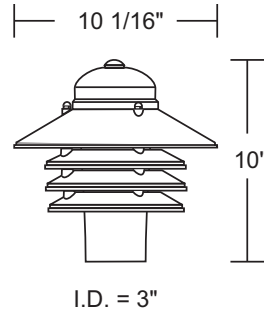

OUTDOOR BOLLARD FIXTURE - S75TC

Wave Lighting's S75TC adds a welcoming look to any outdoor space. This fixture is available in incandescent and LED and is easily removed by unscrewing canopy via 3 screws. Wave Lighting's S75TC fits on a 3" diameter pole (not included) only mounting hardware is included.