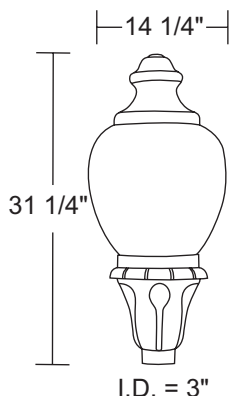

## POST TOP FIXTURE - C84T

COMMERCIAL  
POST LIGHTING

**EPA 0.735ft<sup>2</sup>**  
**WT 18lbs**

IES FILES AVAILABLE ONLINE  
AT WAVELIGHTING.COM