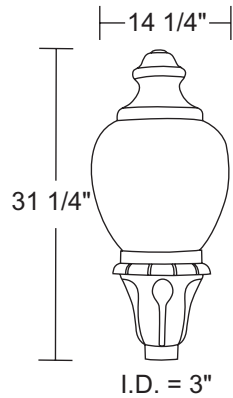

POST TOP FIXTURE C84T

COMMERCIAL
POST LIGHTING

EPA 0.735ft²
WT 18lbs

IES FILES AVAILABLE ONLINE
AT WAVELIGHTING.COM

Wave Lighting's commercial product line provides safety and security for all types of applications including parks, pedestrian walkways, and parking areas. Our Post top fixtures fit on any standard 3" diameter commercial pole (sold separately) with 3 set screws and allen wrench (provided). Standard 8" fitter neck acorn diffuser is easily removed by loosening 3 set screws (provided).