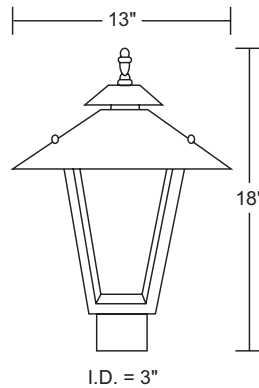

# OUTDOOR POST FIXTURE - 115/116

Wave Lighting's 115/116 adds a welcoming look to any outdoor space. This fixture is available in incandescent and LED and is easily relamped via 4 thumb screws in canopy. Wave Lighting's 115/116 fits on a 3" diameter pole (not included) only mounting hardware is included.