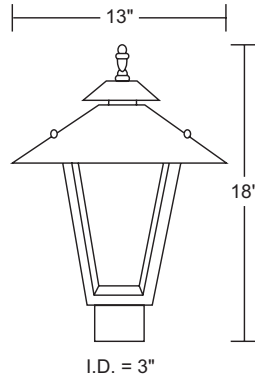

OUTDOOR POST FIXTURE 115/116

OUTDOOR DECORATIVE MARLEX®

Wave Lighting's 115/116 adds a welcoming look to any outdoor space. Wave Lighting's 115/116 fits on a 3" diameter pole (sold separately) mounting hardware is included.