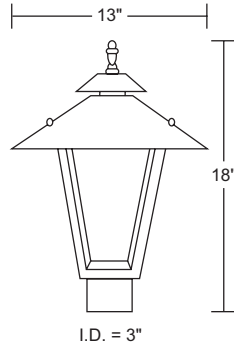

LOW VOLTAGE LED POST FIXTURE 115/116

OUTDOOR DECORATIVE

Wave Lighting's Low Voltage Series adds a welcoming look to any outdoor space. These post fixtures fit on a 3" diameter pole (sold separately), mounting hardware is included.