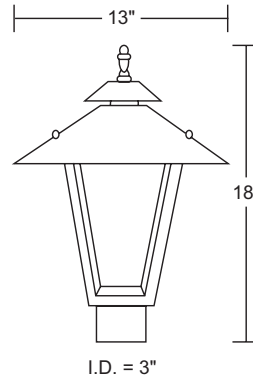

LOW VOLTAGE LED POST FIXTURE - 115/116

12V 8W LED lamp included

Wave Lighting's Low Voltage Series adds a welcoming look to any outdoor space. These post fixtures fit on a 3" diameter pole (not included), mounting hardware is included.