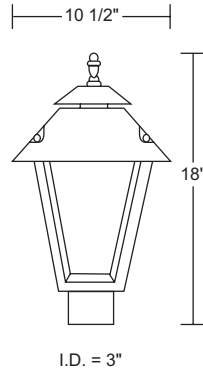

LOW VOLTAGE LED POST FIXTURE 110 **OUTDOOR DECORATIVE**

Wave Lighting's Low Voltage Series adds a welcoming look to any outdoor space. These post fixtures fit on a 3" diameter pole (sold separately), mounting hardware is included.