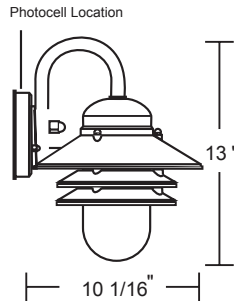

OUTDOOR WALL FIXTURE S75V

OUTDOOR DECORATIVE MARLEX®

EXTENDS:
11"
H/CTR:
5 1/4"
BACKPLATE:
5" x 5"

Wave Lighting's S75V adds a Nautical look to any outdoor space. Wave Lighting's S75V is designed for wall applications and mounting hardware is included. Options include photocell.