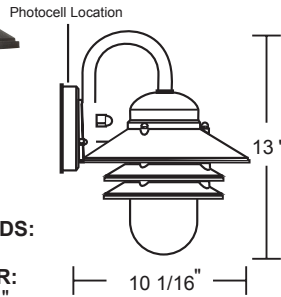

OUTDOOR WALL FIXTURE - S75V

EXTENDS:
11"
H/CTR:
5 1/4"
BACKPLATE:
5" x 5"

Wave Lighting's S75V adds a Nautical look to any outdoor space. This fixture is available in incandescent and LED and is easily relamped by unscrewing diffuser from base. Wave Lighting's S75V is designed for wall applications and mounting hardware is included. Options include photocell.