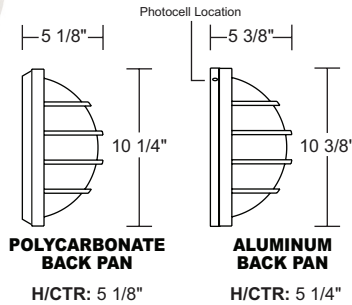

# OUTDOOR WALL/CEILING FIXTURE - S761WF

**NON-CORROSIVE**

Wave Lighting's S761WF adds a contemporary look to any outdoor space. This fixture is available in incandescent and LED and is easily relamped by removing 4 screws (included) from base. Wave Lighting's S761WF is designed for wall or ceiling applications and mounting hardware is included. Options include photocell.