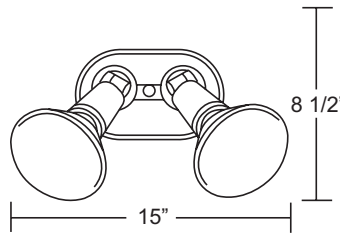

**OUTDOOR WALL FIXTURE - 15RP2**

Illuminate any outdoor walkway with Wave Lighting's 15RP2. This fixture is ETL Listed. Wave Lighting's 15RP2 is designed for wall applications and mounting hardware is included.

EXTENDS:  
6"  
H/CTR:  
2 1/2"  
BACKPLATE:  
9" x 5"

**SPECIFICATIONS**

- White
- Mounting Hardware Included
- Wall Mount Only
- ETL Listed for Wet Locations

**CALL FOR PHOTOMETRIC INFORMATION**

ITEM #	LIGHT SOURCE	COLOR
<b>15RP2</b>	<b>INCANDESCENT</b> (2) 150W MAX Par 38 Lamps (NOT INCLUDED)	<b>WH-White</b>