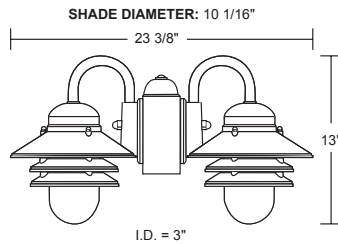

# OUTDOOR POST FIXTURE - S75TL-2

Wave Lighting's S75TL-2 adds a welcoming look to any outdoor space. This fixture is available in incandescent and LED and is easily relamped by unscrewing diffuser. Wave Lighting's S75TL-2 fits on a 3" diameter pole (not included) only mounting hardware is included. Options include photocell.