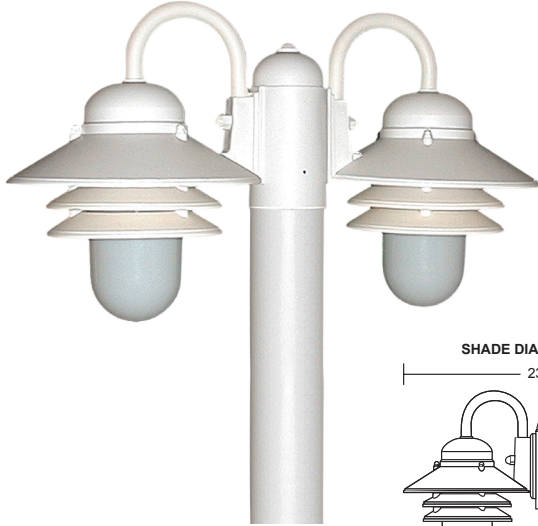

# OUTDOOR POST FIXTURE - S75TL-2

Wave Lighting's S75TL-2 adds a welcoming look to any outdoor space. This fixture is available in incandescent and LED and is easily relamped by unscrewing diffuser. Wave Lighting's S75TL-2 fits on a 3" diameter pole (not included) only mounting hardware is included. Options include photocell.

## LED SOURCE OPTIONS

## SPECIFICATIONS

- Black or White
- Mounting Hardware Included
- Opal Acrylic Diffuser
- Wall Mount Only
- Minimum Starting Temp -20°F
- UL Listed for Wet Locations