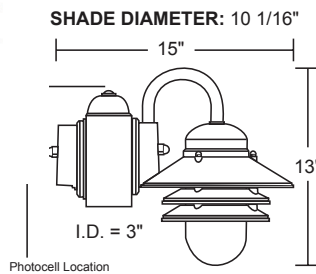

OUTDOOR POST FIXTURE - S75TL-1

Wave Lighting's S75TL-1 adds a welcoming look to any outdoor space. This fixture is available in incandescent and LED and is easily relamped by unscrewing diffuser. Wave Lighting's S75TL-1 fits on a 3" diameter pole (not included) only mounting hardware is included. Options include photocell.