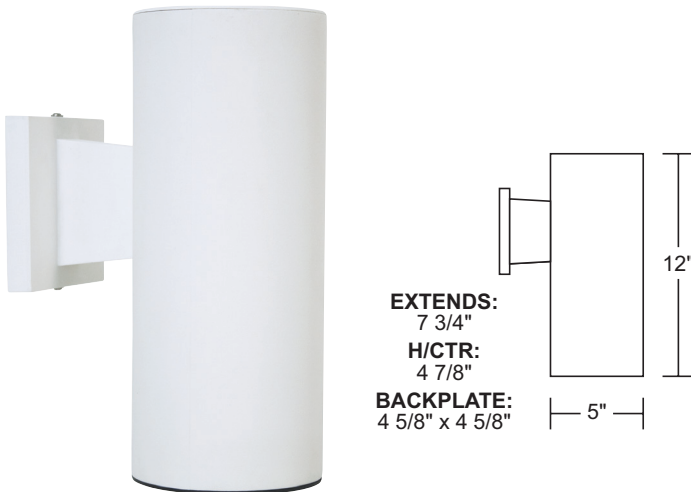

OUTDOOR WALL FIXTURE - S35W

Wave Lighting's S35W is ideal for coastal areas. This fixture is available in incandescent with A19 LED lamp option and is turtle safe and dark sky friendly. Easily relamped via open bottom. Wave Lighting's S35W is designed for wall applications and mounting hardware is included.

SPECIFICATIONS

- Black or White
- Baffle Included
- Mounting Hardware Included
- Turtle Safe & Dark Sky Friendly
- Wall Mount Only
- Minimum Starting Temp -20°F
- UL Listed for Wet Locations

LED SOURCE OPTIONS

CALL FOR PHOTOMETRIC INFORMATION

ITEM #	LIGHT SOURCE	COLOR	
S35W	INCANDESCENT (1) 75W MAX Par 30 Lamp	BK-Black WH-White	
	LED LIGHT SOURCE		
	E26 MEDIUM BASE LED LE26- (1) 10W 800lm ☆ 		CCT C-4K W-27K

* Special order item. Longer lead times may apply. ** Not T24 Compliant. ☆ Lamp Included  Energy Star Qualified Product