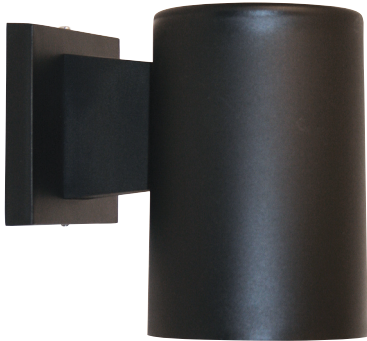

# OUTDOOR WALL FIXTURE - S34W

Wave Lighting's S34W is ideal for coastal areas. This fixture is available in incandescent with A19 LED lamp option and is turtle safe and dark sky friendly. Easily relamped via open bottom. Wave Lighting's S34W is designed for wall applications and mounting hardware is included.

## SPECIFICATIONS

- Black or White
- Baffle Included
- Mounting Hardware Included
- Turtle Safe & Dark Sky Friendly
- Wall Mount Only
- Minimum Starting Temp -20°F
- UL Listed for Wet Locations

## CALL FOR PHOTOMETRIC INFORMATION

ITEM #	LIGHT SOURCE	COLOR	
<b>S34W</b>	<b>INCANDESCENT</b> (1) 75W MAX Par 30 Lamp	<b>BK-Black</b> <b>WH-White</b>	
	<b>LED LIGHT SOURCE</b>		
	<b>E26 MEDIUM BASE LED</b> <b>LE26-</b> (1) 10W 800lm ☆ 		<b>CCT</b> <b>C-4K</b> <b>W-27K</b>