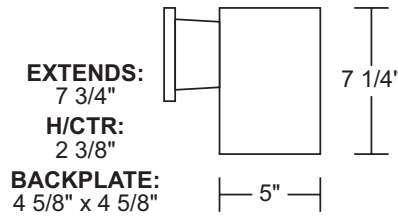

OUTDOOR WALL FIXTURE - S34W

Wave Lighting's S34W is ideal for coastal areas. This fixture is available in incandescent with A19 LED lamp option and is turtle safe and dark sky friendly. Easily relamped via open bottom. Wave Lighting's S34W is designed for wall applications and mounting hardware is included.

SPECIFICATIONS

- Black or White
- Baffle Included
- Mounting Hardware Included
- Turtle Safe & Dark Sky Friendly
- Wall Mount Only
- Minimum Starting Temp -20°F
- UL Listed for Wet Locations

LED SOURCE OPTIONS

E26 REPLACEABLE LED

- 120V, 50/60Hz
- "Screw-In" Medium Base A19/E26 LED Lamp
- Estimated 15,000 Hrs L₇₀
- Dimmable
- 3000K CCT 90CRI or 4000K** CCT 80CRI
- 3 Year Warranty
- UL Listed, Energy Star Certified & T24 Compliant (3K only)

CALL FOR PHOTOMETRIC INFORMATION

ITEM #	LIGHT SOURCE	COLOR	
S34W	INCANDESCENT (1) 75W MAX Par 30 Lamp	BK-Black WH-White	
	LED LIGHT SOURCE		
	E26 MEDIUM BASE LED LE26- (1) 10W 800lm ☆		CCT C-4K W-27K

* Special order item. Longer lead times may apply. ** Not T24 Compliant. ☆ Lamp Included Energy Star Qualified Product

REFER TO CATALOG FOR OPTION SPECIFICATIONS - Specifications subject to change without notice - FIXTURE SPEC 11/17