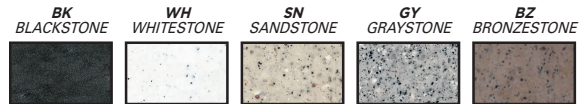

## OUTDOOR DECORATIVE EVERSTONE™

**EXTENDS:**  
9 1/4"  
**H/CTR:**  
13 3/4"  
**BACKPLATE:**  
7 1/4" x 5 3/8"

Wave Lighting's S27SC provides a level of beauty to any outdoor space. EverStone™ is a proprietary compression molded composite material that provides a level of non-corrosive durability that is unavailable in traditional metallic lighting fixtures. This fixture is available in incandescent with A19 LED lamp option and is easily relamped by unscrewing diffuser from base via 3 thumb screws. Wave Lighting's S27SC is designed for wall applications and non-corrosive mounting hardware is included.

### SPECIFICATIONS

- Black, White, Sand, Gray, & Bronzestone
- Nylon Mounting Hardware Included
- Oceanside Approved
- Clear Polycarbonate Diffuser
- Wall Mount Only
- Oceanside Approved
- Minimum Starting Temp -20°F
- UL Listed for Wet Locations
- Composite Construction

GUIDE CODE: S27SC-LE26C-BK

CALL FOR PHOTOMETRIC INFORMATION

ITEM #	GLOBE	LIGHT SOURCE	CCT	COLOR
S27S	POLYCARBONATE C-Clear Textured	<b>E26 MEDIUM BASE</b>	C-4K W-3K	<b>BK</b> -Blackstone <b>WH</b> -Whitestone <b>SN</b> -Sandstone <b>GY</b> -Graystone <b>BZ</b> -Bronzestone
		(1) 60W MAX Medium Base <b>LE26</b> -9.5W 800lm (E26 LED Lamp) + ★		