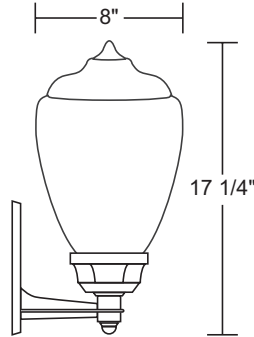

## OUTDOOR WALL FIXTURE S27SC

## OUTDOOR DECORATIVE EVERSTONE™

**EXTENDS:**  
9 1/4"  
**H/CTR:**  
13 3/4"  
**BACKPLATE:**  
7 1/4" x 5 3/8"

Wave Lighting's S27SC provides a level of beauty to any outdoor space. EverStone™ is a proprietary compression molded composite material that provides a level of non-corrosive durability that is unavailable in traditional metallic lighting fixtures. This fixture is available in incandescent with A19 LED lamp option and is easily relamped by unscrewing diffuser from base via 3 thumb screws. Wave Lighting's S27SC is designed for wall applications and non-corrosive mounting hardware is included.

GUIDE CODE: S27SC-LE26C-BK

CALL FOR PHOTOMETRIC INFORMATION

ITEM #	GLOBE	LIGHT SOURCE	CCT	COLOR
S27S	POLYCARBONATE C-Clear Textured	<b>E26 MEDIUM BASE</b>	C-4K W-3K	<b>BK</b> -Blackstone <b>WH</b> -Whitestone <b>SN</b> -Sandstone <b>GY</b> -Graystone <b>BZ</b> -Bronzestone
		(1) 60W MAX Medium Base <b>LE26</b> -9.5W 800lm (E26 LED Lamp) + ★		