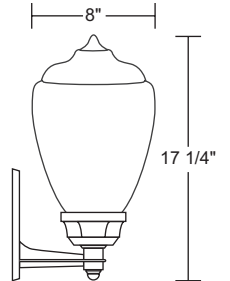

EVERSTONE ACORNS

GUIDE: S27SC-BK

ITEM #	GLOBE	LIGHT SOURCE	COLOR
S27SC	POLYCARBONATE Clear Textured	INCANDESCENT (1) 60W MAX Medium Base	BK -Blackstone WH -Whitestone SN -Sandstone GY -Graystone BZ -Bronzestone
		LED LIGHT SOURCE	
		E26 MEDIUM BASE LED LE26-A19 800lm ☆	CCT C-4K W-3K

Title 24 & GU24 Available
(call for details)

S27SC-BK

EXTENDS:
9 1/4"
H/CTR:
13 3/4"
BACKPLATE:
7 1/4" x 5 3/8"

S27TC-GY

GUIDE: S27TC-WH

ITEM #	GLOBE	LIGHT SOURCE	COLOR
S27TC	POLYCARBONATE Clear Textured	INCANDESCENT (1) 100W MAX Medium Base	BK -Blackstone WH -Whitestone SN -Sandstone GY -Graystone BZ -Bronzestone
		LED LIGHT SOURCE	
		E26 MEDIUM BASE LED LE26-A19 800lm ☆	CCT C-4K W-3K

Title 24 & GU24 Available
(call for details)

S32WC-BK

EXTENDS:
4"
H/CTR:
7 1/2"
BACKPLATE:
13 7/8" x 6 3/4"

☆ **Lamp Included**

Energy Star Qualified Product

SPEC SHEETS AND IES FILES AVAILABLE ONLINE. Specifications subject to change without notice. LED option information on page 6.