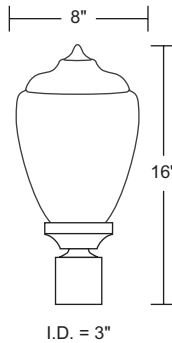

EVERSTONE ACORNS

GUIDE: S27SC-BK

ITEM #	GLOBE	LIGHT SOURCE	COLOR
S27SC	POLYCARBONATE Clear Textured	INCANDESCENT (1) 60W MAX Medium Base	BK -Blackstone WH -Whitestone SN -Sandstone GY -Graystone BZ -Bronzestone
		LED LIGHT SOURCE	
		E26 MEDIUM BASE LED LE26-A19 800lm ☆	CCT C-4K W-3K

Title 24 & GU24 Available
(call for details)

S27SC-BK

EXTENDS:
9 1/4"
H/CTR:
13 3/4"
BACKPLATE:
7 1/4" x 5 3/8"

S27TC-GY

GUIDE: S27TC-WH

ITEM #	GLOBE	LIGHT SOURCE	COLOR
S27TC	POLYCARBONATE Clear Textured	INCANDESCENT (1) 100W MAX Medium Base	BK -Blackstone WH -Whitestone SN -Sandstone GY -Graystone BZ -Bronzestone
		LED LIGHT SOURCE	
		E26 MEDIUM BASE LED LE26-A19 800lm ☆	CCT C-4K W-3K

Title 24 & GU24 Available
(call for details)

S32WC-BK

EXTENDS:
4"
H/CTR:
7 1/2"
BACKPLATE:
13 7/8" x 6 3/4"

☆ **Lamp Included**

Energy Star Qualified Product

SPEC SHEETS AND IES FILES AVAILABLE ONLINE. Specifications subject to change without notice. LED option information on page 6.