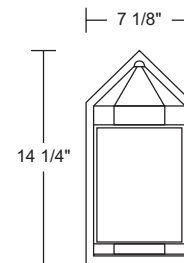

Title 24 & GU24 Available
(call for details)

S27SC-BK

EXTENDS:
9 1/4"
H/CTR:
13 3/4"
BACKPLATE:
7 1/4" x 5 3/8"

S27TC-GY

GUIDE: S27TC-WH

ITEM #	GLOBE	LIGHT SOURCE	COLOR
S27TC	POLYCARBONATE Clear Textured	INCANDESCENT (1) 100W MAX Medium Base	BK -Blackstone WH -Whitestone SN -Sandstone GY -Graystone BZ -Bronzestone
		LED LIGHT SOURCE	
		E26 MEDIUM BASE LED LE26-A19 800lm ☆	CCT C-4K W-3K

Title 24 & GU24 Available
(call for details)

S32WC-BK

EXTENDS:
4"
H/CTR:
7 1/2"
BACKPLATE:
13 7/8" x 6 3/4"

☆ **Lamp Included**

Energy Star Qualified Product

SPEC SHEETS AND IES FILES AVAILABLE ONLINE. Specifications subject to change without notice. LED option information on page 6.