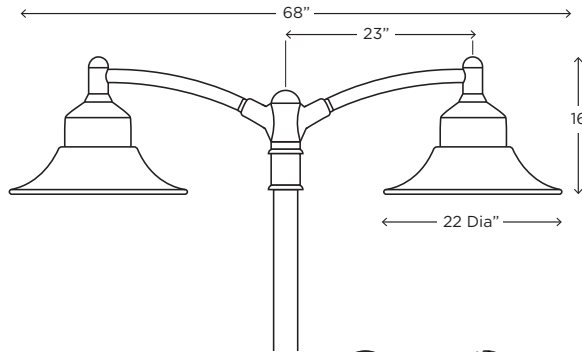

DOUBLE BELLE FIXTURE C44T

COMMERCIAL LIGHTING

Wave Lighting's commercial product line provides safety and security for all types of applications including parks, pedestrian walkways, and parking areas. Our Double Belle post top luminaire works with a 4" diameter pole secured to a 3" diameter tenon (sold separately). 3 set screws and allen wrench (provided). Wave Lighting's 4" diameter round poles (sold separately) are supplied with a 3" diameter tenon.

EPA 3.1ft²
WT 28lbs

IES FILES AVAILABLE ONLINE
AT WAVELIGHTING.COM

SPECIFICATIONS

- Cast Aluminum Housing
- Stainless Steel Set Screws
- Black, White, or Bronze Finish
- UL Listed for Wet Locations

LIGHT SOURCE OPTIONS

GUIDE CODE: C44TC-L40C-BK

CALL FOR PHOTOMETRIC INFORMATION

ITEM #	LENS	LED LIGHT SOURCE	CCT	COLOR	OPTIONS
C44T	ACRYLIC C-Clear	120-277V DEDICATED LED		BK-Black BZ-Bronze WH-White	T3-Type 3 Distribution (Type 5 Standard)
		L40-60W 8000lm L60-80W 12000lm L80-120W 18000lm	C-4K W-3K B-5K		