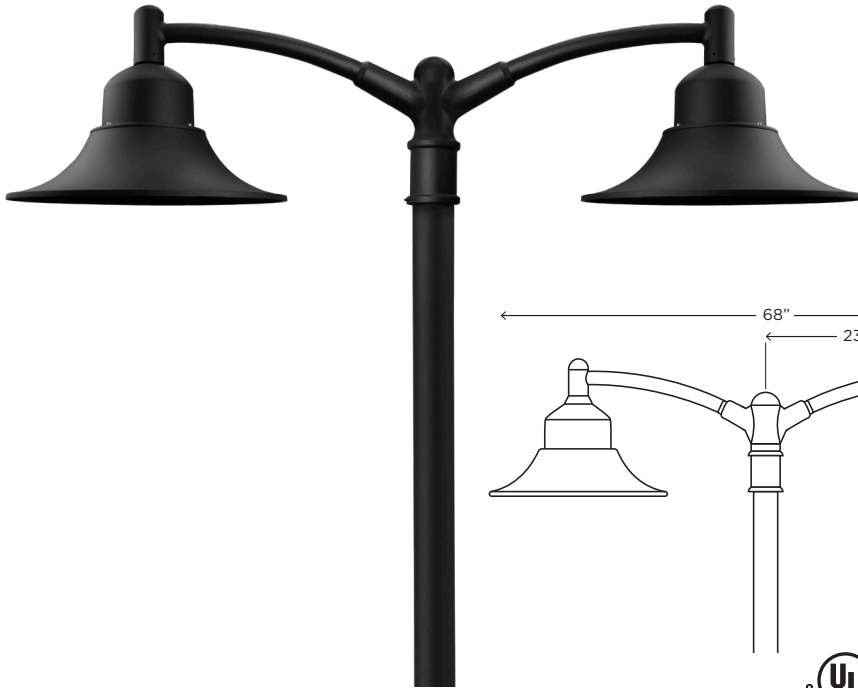

DOUBLE BELLE FIXTURE C44T

COMMERCIAL LIGHTING

Wave Lighting's commercial product line provides safety and security for all types of applications including parks, pedestrian walkways, and parking areas. Our Double Belle post top luminaire works with a 4" diameter pole secured to a 3" diameter tenon (sold separately). 3 set screws and allen wrench (provided). Wave Lighting's 4" diameter round poles (sold separately) are supplied with a 3" diameter tenon.

EPA 3.1ft²
WT 28lbs

IES FILES AVAILABLE ONLINE
AT WAVELIGHTING.COM

SPECIFICATIONS

- Cast Aluminum Housing
- Stainless Steel Set Screws
- Black, White, or Bronze Finish
- UL Listed for Wet Locations

LIGHT SOURCE OPTIONS