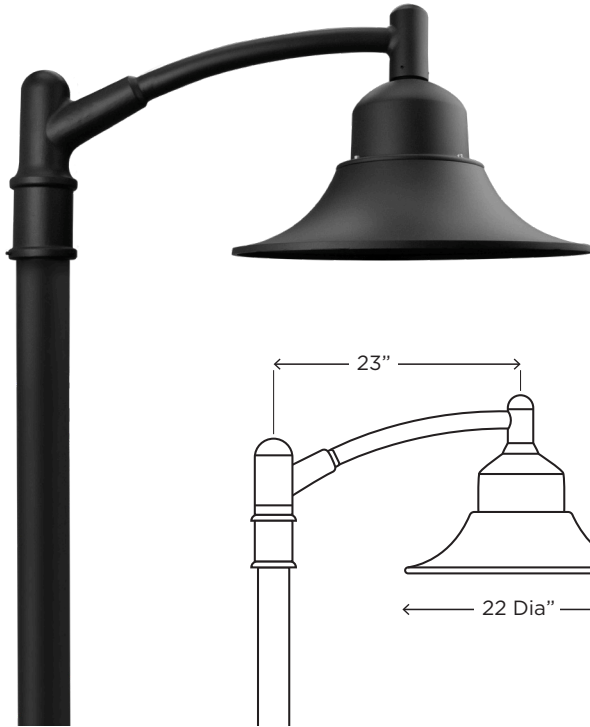

BELLE FIXTURE C43T

COMMERCIAL LIGHTING

Wave Lighting's commercial product line provides safety and security for all types of applications including parks, pedestrian walkways, and parking areas. Our post top fixtures fit on any standard 3" diameter commercial pole (sold separately) with 3 set screws and allen wrench (provided).

EPA 1.7ft²
WT 19lbs

IES FILES AVAILABLE ONLINE
AT WAVELIGHTING.COM

SPECIFICATIONS

- Cast Aluminum Housing
- Stainless Steel Set Screws
- Black, White, or Bronze Finish
- UL Listed for Wet Locations

LIGHT SOURCE OPTIONS