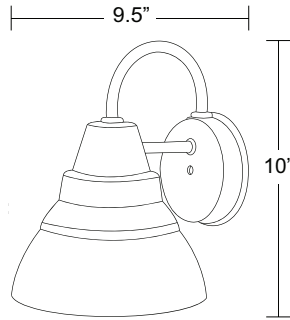

GOOSE FIXTURE S82V

OUTDOOR DECORATIVE MARLEX®

Wave Lighting's S82V adds a stylish look to any outdoor space. Designed for wall applications. Mounting hardware is included. Options include Photocell or dual Security Sensor (Motion Sensor & Photocell combo).

EXTENDS:
9"
H/CTR:
6"
BACKPLATE:
5" x 5"

SPECIFICATIONS

- Black, White, & Bronze
- Open Bottom, No Diffuser
- Composite Construction
- Wall Mount Only
- Mounting Hardware Included
- Minimum Starting Temp -20°F
- UL Listed for Wet Locations