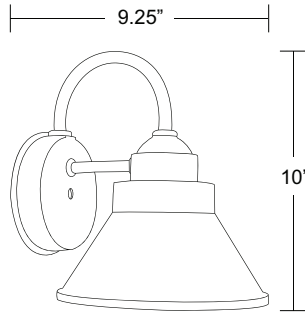

GOOSE FIXTURE S81V

OUTDOOR DECORATIVE MARLEX®

Wave Lighting's S81V adds a stylish look to any outdoor space. Designed for wall applications. Mounting hardware is included. Options include Photocell or dual Security Sensor (Motion Sensor & Photocell combo).

EXTENDS:
9"
H/CTR:
6"
BACKPLATE:
5" x 5"

SPECIFICATIONS

- Black, White, & Bronze
- Open Bottom, No Diffuser
- Composite Construction
- Wall Mount Only
- Mounting Hardware Included
- Minimum Starting Temp -20°F
- UL Listed for Wet Locations