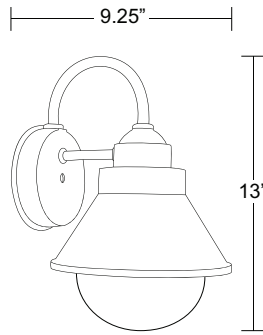

GOOSE FIXTURE S80V

OUTDOOR DECORATIVE MARLEX®

Wave Lighting's S80V adds a stylish look to any outdoor space. Designed for wall applications. Mounting hardware is included. Options include Photocell or dual Security Sensor (Motion Sensor & Photocell combo).

EXTENDS:
9"
H/CTR:
6"
BACKPLATE:
5" x 5"

SPECIFICATIONS

- Black, White, & Bronze
- Composite Construction
- Clear or Opal Acrylic Diffuser
- Wall Mount Only
- Mounting Hardware Included
- Minimum Starting Temp -20°F
- UL Listed for Wet Locations