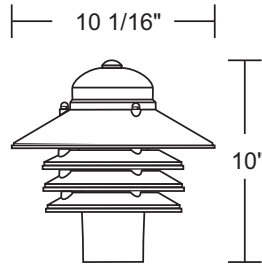

## OUTDOOR DECORATIVE MARLEX®

I.D. = 3"

Call For Custom Length Stub Posts & Pier Mount Adapters

Wave Lighting's S75TC adds a welcoming look to any outdoor space. Wave Lighting's S75TC fits on a 3" diameter pole (sold separately) mounting hardware is included.