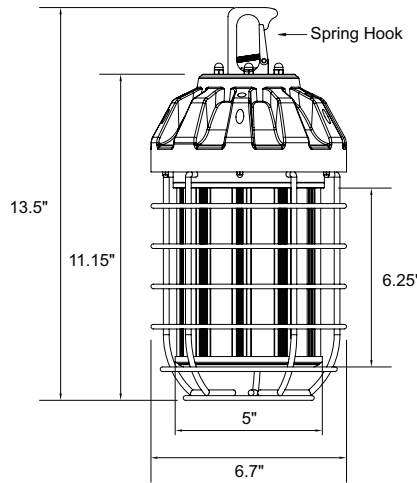

## LED TEMPORARY WORK LAMP C90H

## INDUSTRIAL

Wave Lighting's Industrial LED Temporary Work Lamp is designed for commercial, residential, and construction sites. This work lamp is ultra bright with 360°, omni-directional beaming for full coverage on worksites. Easy to carry and install. LED Temporary Work Lamp comes with a 6' 18AWG cord with NEMA 5-15 plug standard.

### SPECIFICATIONS

- Powdercoated Steel Lamp Guard
- Omni-Directional Light
- 6' 18AWG Cord w/NEMA 5-15 Plug
- Spring Hook Included
- OSHA Compliant
- Suitable for Dry & Damp Locations