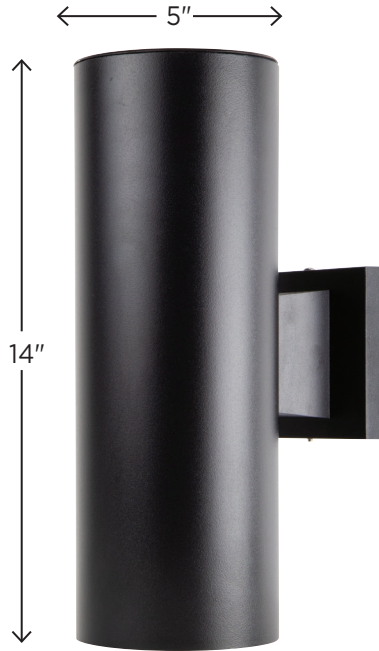

OUTDOOR UP & DOWNLIGHT WALL FIXTURE S65W **COMMERCIAL LIGHTING**

EXTENDS:
7 3/4"
H/CTR:
6 7/8"
BACKPLATE:
4 5/8" x 4 5/8"

Wave Lighting's S65W is a stylish choice for any outdoor space. Fixture is constructed of aluminum. Wave Lighting's S65W is designed for wall applications. Mounting hardware is included.

SPECIFICATIONS

- Black or Bronze
- Aluminum Housing
- Mounting Hardware Included
- Wall Mount Only
- Minimum Starting Temp -20°F
- UL Listed for Wet Locations
- Clear Glass Lens on Top
- Open Bottom

LED SOURCE OPTIONS

GUIDE: S65W-LR12W-BK

CALL FOR PHOTOMETRIC INFORMATION

ITEM #	LED LIGHT SOURCE	CCT	COLOR
S65W	120V LIGHTWAVE LED	C-4K	BK-Black
	LR12-2x13W 2000lm 80CRI	W-3K	BZ-Bronze