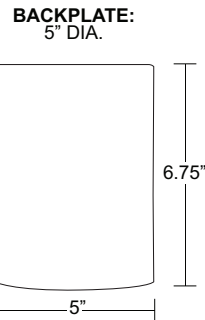

OUTDOOR CEILING FIXTURE S64FM

COMMERCIAL LIGHTING

Wave Lighting's S64FM is ideal for coastal areas. Easily relamped via open bottom. Wave Lighting's S64FM is designed for wall applications and mounting hardware is included.