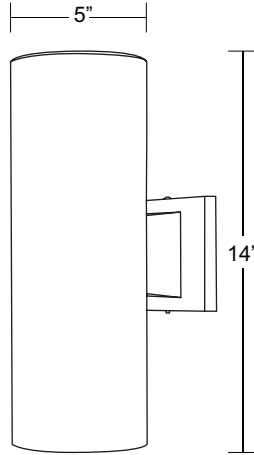

OUTDOOR UP/DOWN WALL FIXTURE S36W **OUTDOOR DECORATIVE MARLEX®**

EXTENDS:
7 3/4"
H/CTR:
6 7/8"
BACKPLATE:
4 5/8" x 4 5/8"

Wave Lighting's S36W is ideal for coastal areas. Easily relamped via open bottom. Wave Lighting's S36W is designed for wall applications and mounting hardware is included.

GUIDE CODE: S36W-BK-G

CALL FOR PHOTOMETRIC INFORMATION

ITEM #	LIGHT SOURCE	CCT	COLOR	LENS
S36W	E26 MEDIUM BASE	C-4K W-3K	BK-Black WH-White	G-Glass Top Lens
	(2) 75W MAX Par 30 Lamp			
	2LE26- (2) 9.5W 800lm (E26 LED Lamps) †			
	120-277V E26 AMBER LED			
	2LE26A- (2) 11W 336lm (E26 LED Lamps) †	596nm		