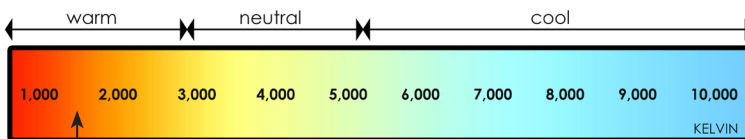

E26 MEDIUM BASE LAMPS FOR ENCLOSED FIXTURES LCE26 REPLACEMENT LED LAMPS LED RETROFITS

Create a warm and inviting space with Wave Lighting's E26 Medium Base Amber LED Lamps. These lamps were designed for turtle friendly wildlife and suitable for outdoor fixtures.

LCE26-12A-T5
 Amber LED Lamp
 11W 1387K, 336lm, 596nm

Type V

KELVIN COLOR TEMPERATURE SCALE

LED SOURCE OPTIONS

REPLACEABLE LED CORN COB

- 100-277V, 50/60Hz
- "Screw-In" Medium Base E26 Amber LED Lamp
- Estimated 50,000 Hrs L₇₀
- For Enclosed Fixtures
- Available in 1387K CCT
- Type 5 Distribution
- 5 Year Warranty
- Florida Wildlife Approved
- UL Listed