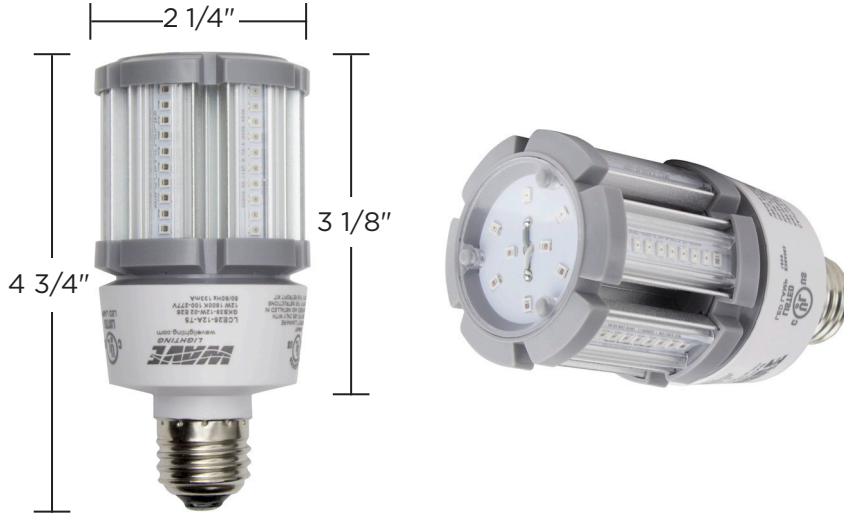

E26 MEDIUM BASE LAMPS FOR ENCLOSED FIXTURES LCE26 REPLACEMENT LED LAMPS LED RETROFITS

Create a warm and inviting space with Wave Lighting's E26 Medium Base Amber LED Lamps. These lamps were designed for turtle friendly wildlife and suitable for outdoor fixtures.

LCE26-12A-T5
 Amber LED Lamp
 11W 1387K, 336lm, 596nm

Type V

KELVIN COLOR TEMPERATURE SCALE

LED SOURCE OPTIONS

REPLACEABLE LED CORN COB

- 100-277V, 50/60Hz
- "Screw-In" Medium Base E26 Amber LED Lamp
- Estimated 50,000 Hrs L₇₀
- For Enclosed Fixtures
- Available in 1387K CCT
- Type 5 Distribution
- 5 Year Warranty
- Florida Wildlife Approved
- UL Listed