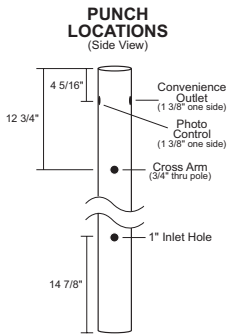

## 3" ROUND DIRECT BURIAL RESIDENTIAL POSTS

Shown with 2420 Decorative Base

TOTAL POST LENGTH	SUGG. BURIAL DEPTH
7'	18"
8'	18"
10'	24"

**SAFETY NOTE:** Selecting a post for performance and safety requires a full understanding of various factors and conditions. Professional engineering assistance in selecting a post is highly recommended. Purchaser is responsible for meeting any and all codes or requirements. If you choose a post without getting such assistance, you do so at your own risk.

**BZ-BRONZE**  
Shown with 320 Photocell & 335 Crossarm

**BK-BLACK**  
Shown NCA style

**WH-WHITE**  
Shown with 338 Convenience Outlet & 335 Crossarm

### POST ACCESSORIES SHOWN ABOVE

320

338

335

GUIDE CODE: 295-C320-WH

## Direct Burial

- Crossarm Included Unless Otherwise Specified
- Powdercoated Aluminum
- Fits Most 3" Post Top Fixtures
- Includes Inlet Hole
- See Page 76 & 77 for Decorative Bases

POST DIMENSIONS: O.D. = 2.950", I.D. = 2.850", WALL = .050"