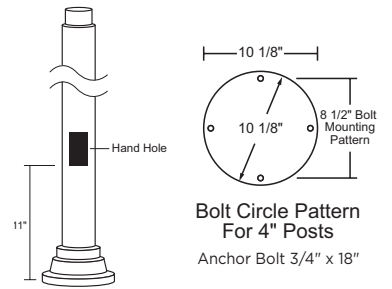

4" SMOOTH ROUND ALUMINUM
.125" WALL THICKNESS

ITEM #	DECORATIVE BASE	COLOR	OPTIONS
4688-8'	AB-Americana	BK-Black	HH*
4690-10'	DB-Decor	BZ-Bronze	
4692-12'	RB-Round Cover	WH-White	
4694-14'	VB-Victorian		

4" FLUTED ROUND ALUMINUM
.125" WALL THICKNESS

4688F-8'	AB-Americana	BK-Black	HH*
4690F-10'	DB-Decor	BZ-Bronze	
4692F-12'	RB-Round Cover	WH-White	
4694F-14'	VB-Victorian		

Call factory for custom lengths & colors. *To meet U.L. and N.E.C. standards, any post designed to be mounted over 8' above ground includes a 2" x 4" (HH) Hand Hole and ground lug. 4690, 4692, 4694, 4690F, 4692F, and 4694F include Hand Hole unless otherwise specified. EPA ratings available on spec sheets and website. See suggested burial depth on page 64. Fits most 3" post top fixtures includes inlet hole. Specifications subject to change without notice. **See safety note on page 68.**