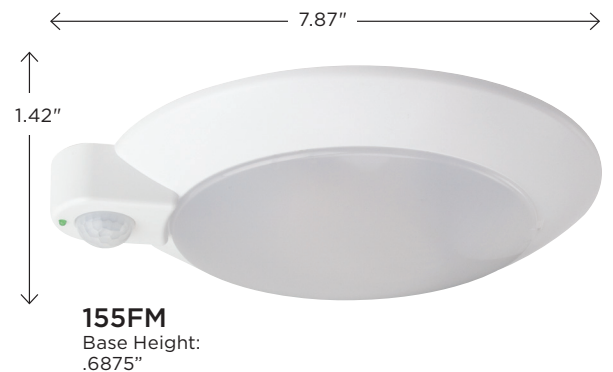

INDOOR DECORATIVE INDOOR LIGHTING

180FM
2' Long
181FM
3' Long
182FM
4' Long

183FM
2' Long
184FM
3' Long
185FM
4' Long

Vanity Strips

- 120-277V LED Tube Lamps, 3000K
- Non-Dimmable
- Wall or Ceiling Mount
- 3 Year Warranty

GUIDE CODE: 180FM-217T8WD-LED

ITEM #	LENS	LIGHT SOURCE	CCT
180FM 2' 183FM 2'	ACRYLIC White	120-277V LED LAMPS	WD-LED-3K
		217T8 -(2) 9W Lamps, 1800lm, Tube, 1800lm + 80CRI	
181FM 3' 184FM 3'		225T8WD-LED (2) 13W Lamps, Tube, 2600lm + 80CRI	
182FM 4' 185FM 4'		232T8WD -(2) 18W Lamps, Tube, 3600lm + 80CRI	

Vanora

- 90 CRI/Low Flicker
- Occupancy Sensor Included (3 Minute Timer)
- 5 Year Warranty
- Non-Dimmable

GUIDE CODE: 155FM-LT12W-WH

ITEM #	LENS	LIGHT SOURCE	CCT	COLOR
155FM	POLYCARBONATE White	120V LIGHTWAVE LED	W-3K	WH-White
		LT12-12W 1040lm 90CRI ★		