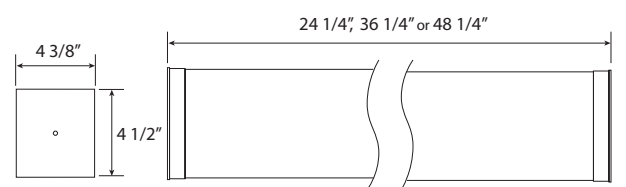

INDOOR DECORATIVE INDOOR LIGHTING

180FM
2' Long
181FM
3' Long
182FM
4' Long

183FM
2' Long
184FM
3' Long
185FM
4' Long

Vanity Strips

- 120-277V LED Tube Lamps, 3000K
- Non-Dimmable
- Wall or Ceiling Mount
- 3 Year Warranty