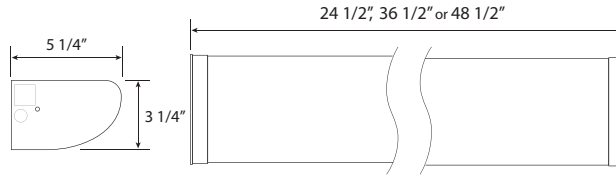

INDOOR DECORATIVE INDOOR LIGHTING

180FM
2' Long
181FM
3' Long
182FM
4' Long

183FM
2' Long
184FM
3' Long
185FM
4' Long

Vanity Strips

- 120-277V LED Tube Lamps, 3000K
- Non-Dimmable
- Wall or Ceiling Mount
- 3 Year Warranty